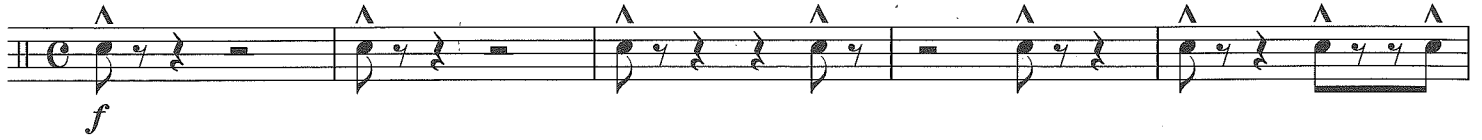

Percussion 2

Claves
Floor Tom
Bass Drum

天国の島 Holy Island

佐藤 博昭
SATO, Hiroaki

♩ = 120 ca.
Claves
solo

Percussion 2

E

46