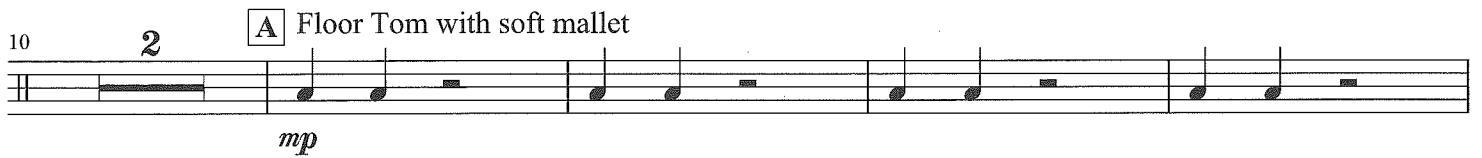

Percussion 2

Claves
Floor Tom
Bass Drum

天国の島 Holy Island

佐藤 博昭
SATO, Hiroaki

♩ = 120 ca.
Claves
solo

Percussion 2

E

46