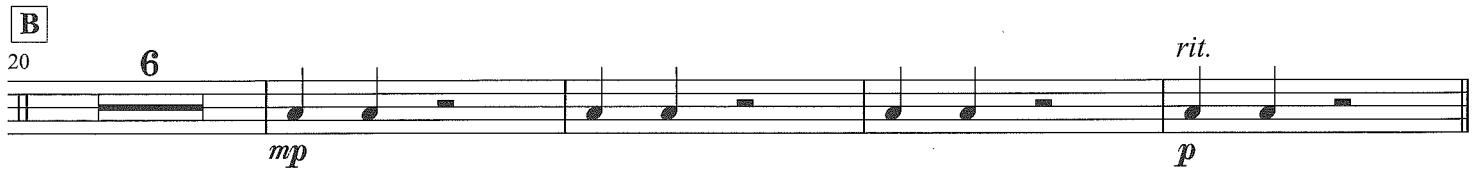

Percussion 2

Claves
Floor Tom
Bass Drum

天国の島 Holy Island

佐藤 博昭
SATO, Hiroaki

♩ = 120 ca.
Claves
solo

Percussion 2

E

46