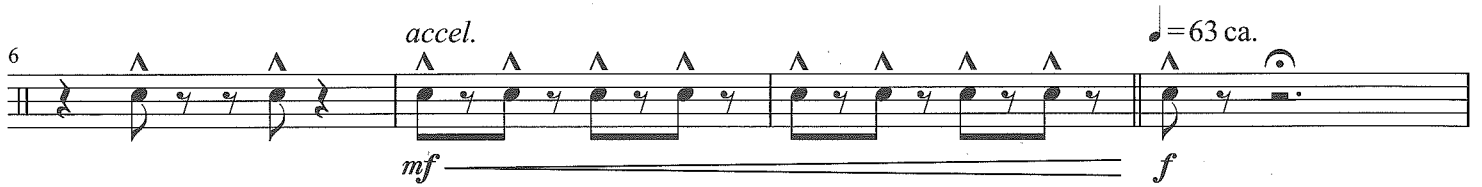

Percussion 2

Claves
Floor Tom
Bass Drum

天国の島 Holy Island

佐藤 博昭
SATO, Hiroaki

♩ = 120 ca.
Claves
solo

Percussion 2

E

46